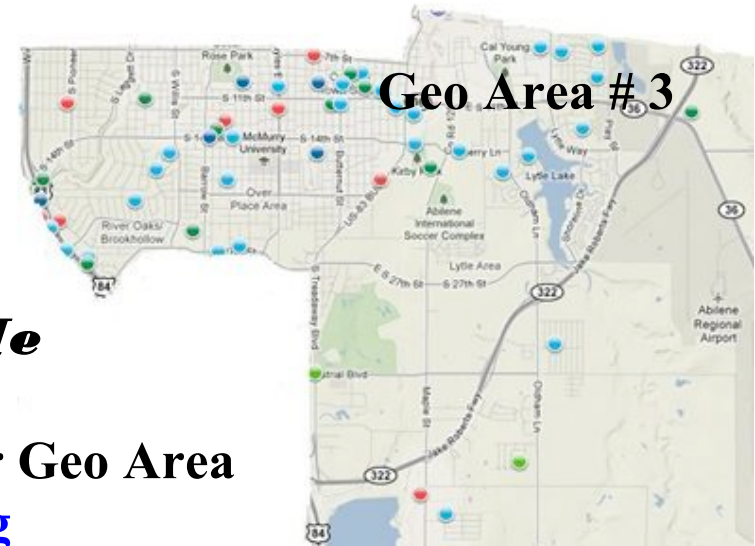

Abilene Area Crimes July 1 – August 31, 2011

- 27 Robbery — Commercial/Individual
- 49 Aggravated Assault
- 374 Assault — Other
- 215 Burglary — Commercial/Residential
- 225 Theft
- 48 Motor Vehicle Theft
- 149 Burglary from Motor Vehicle
- 239 Vandalism

It Starts With Me

Plan to attend a meeting in your Geo Area

www.abilenepolice.org

Tuesday, October 4, 2011

National Night Out

October 4, 2011

6:00 PM

4 Locations

Geo area # 1

Johnston Elementary

3602 N. 12th

Geo Commander Lt. Jordan

Geo area # 2

Taylor Elementary

916 E. North 13th

Geo Commander Lt. Tauer

Geo area # 3

Thomas Elementary

1240 Lakeside Drive

Geo Commander Lt. Bone

Geo area # 4

Bassetti Elementary

5749 Hwy 277S

Geo Commander Lt. Shackelford